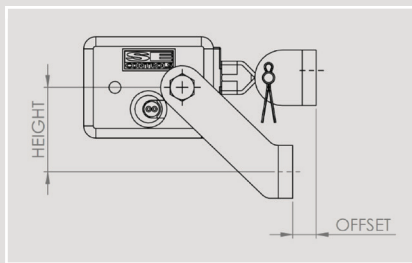

Not suitable for Smoke Ventilation.

Voltage to 230V chain actuators must be switched off after each operation with a rest period required between cycles.

Technical Drawing

Brackets

Bracket Product Codes

Offset (mm)	Height (mm)		
	35	40	50
0	AKS16000001	AKS16000002	AKS16000003
5	AKS16050001	AKS16050002	AKS16050003
8	AKS16080001	AKS16080002	AKS16080003
10	AKS16100001	AKS16100002	AKS16100003
15	AKS16150001	AKS16150002	AKS16150003
20	N/A	N/A	AKS16200003

Technical Data

Actuator	SECO Ni 40
Actuator Type	230V ac Chain Opener
Voltage (all +/-5%)	230V ac
Current Draw (Amp)	0.25A
Stroke	0-600mm (configurable)
Operating Speed	15mm/sec min. 5mm/sec (configurable)
Ambient Operating Temp	-5°C to +60°C
Thrust Force	400N
Close Force	400N
Soft Close	Yes
Switching	Electronic
Standard Finish	Powder coated Grey (RAL 9006)
Seal Relief	Programmable up to 20mm
Clamping Force	4000N
Colour Option	Other RAL colours available on request
Flex Length	2m
Flex Type	4 core PVC
Flex Colour	Grey
Product Warranty	15,000 cycles
Duty Cycle	22% (approx. 2 mins on, 7 mins off)
IP Rating	IP20
Bracket	Sill fixing/ open inward/ face fix bracket
Application	Environmental Ventilation