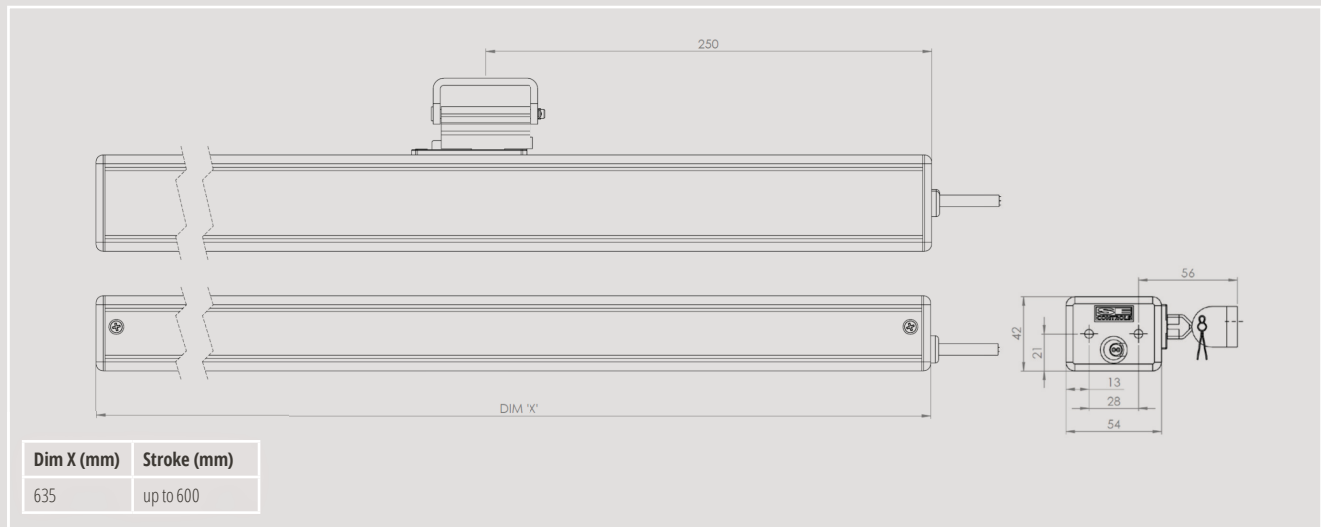

Technical Drawing